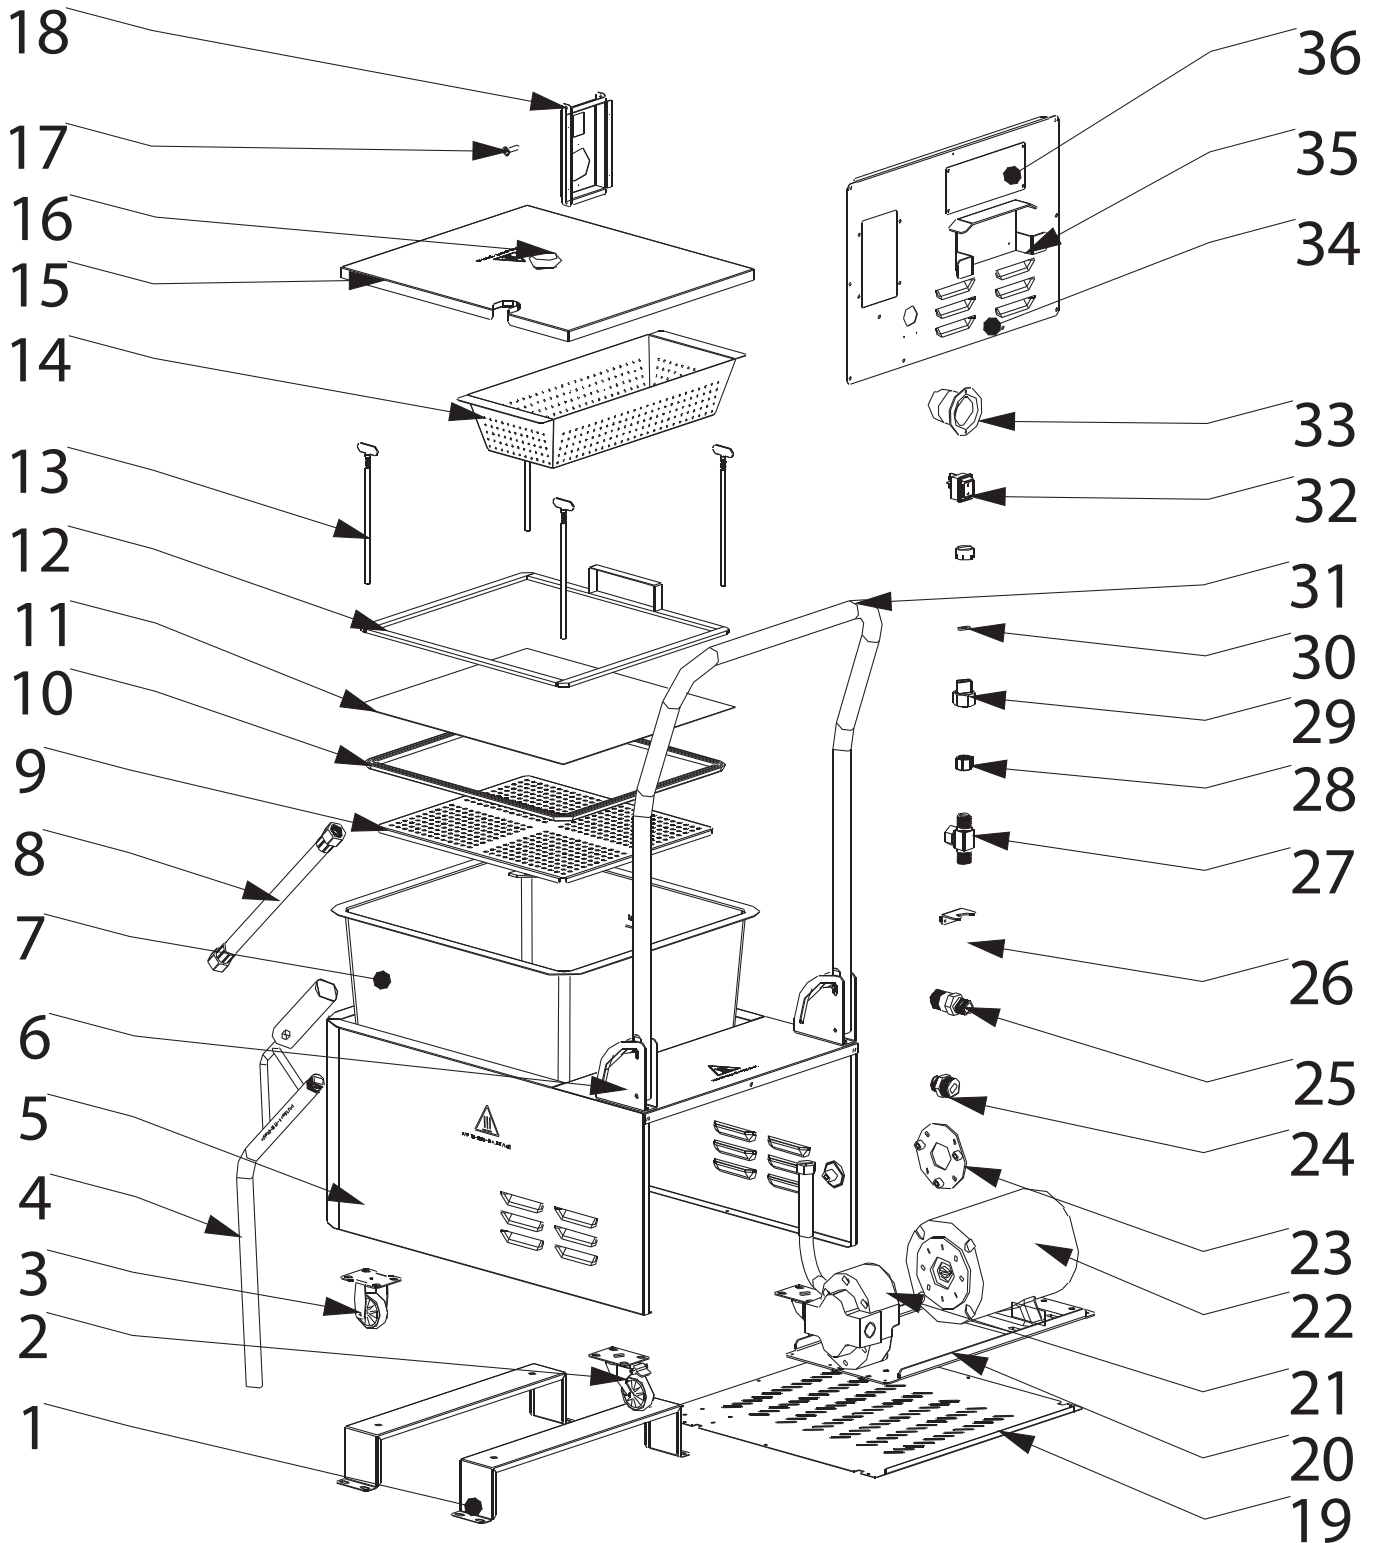

# Parts Breakdown

Model OF-CN-0023 44481

# Parts Breakdown

## Model OF-CN-0023 44481

Item No.	Description	Position	Item No.	Description	Position	Item No.	Description	Position
68762	Pan Fixed Plate for 44481	1	68757	Fixed Pole for 44481	13	68764	Connector for 44481	25
68770	Wheel for 44481	2	69230	Oil Filter Basket for 44481	14	AE594	Fixed Plate for 44481	26
68769	Wheel for 44481	3	AE588	Top Cover for 44481	15	68780	Connector for 44481	27
AE585	Oil Gun Assembly for 44481	4	AE589	Cover Handle for 44481	16	68781	Block for 44481	28
AE584	Body for 44481	5	AE590	Reset Button for 44481	17	AE595	Connector for 44481	29
68775	Handle Base Assembly for 44481	6	AE591	Power Cord Box for 44481	18	AE596	Seal Ring for 44481	30
68758	Pan Assembly for 44481	7	68768	Base for 44481	19	68774	Handle for 44481	31
68771	Soft Oil Pipe for 44481	8	68767	Pump Bracket for 44481	20	68777	Switch for 44481	32
AE586	Filter Net for 44481	9	AE592	Pump for 44481	21	AE597	Outlet for 44481	33
AE587	Silicon Seal Ring for 44481	10	68760	Motor for 44481	22	AE598	Control Plate for 44481	34
68754	Filter Paper for 44481	11	68761	Pump Fixed Assembly for 44481	23	AE599	Wire-Wrap Board for 44481	35
68753	Fixation Assembly for 44481	12	AE593	Connector for 44481	24	AE600	Name Plate for 44481	36